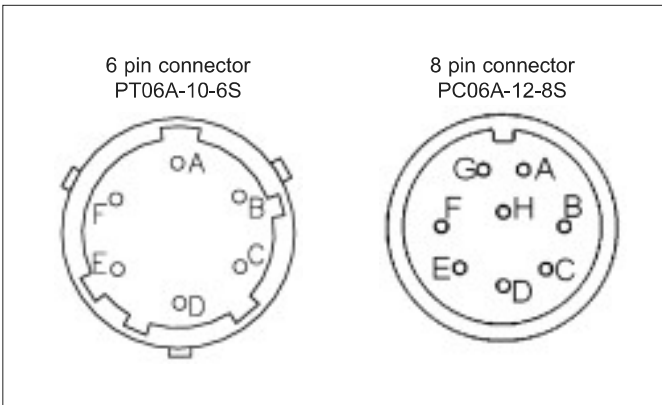

MAIN FEATURES

- Use to connect Gefran ISI, Inc. transducer to indicators

CONNECTORS

WIRING

Function	Wire
Signal (+)	Red
Signal (-)	Black
Excitation (+)	White
Excitation (-)	Green
R-Cal	Blue
R-Cal	Brown

ORDER CODE

Order Code: **WLS**

CONNECTOR	
6-pin (PT06A-10-6S)	C
8-pin (PC06A-12-8S)	E

LENGTH	
1 meter (3 feet)	01
3 meter (10 feet)	03
8 meter (25 feet)	08
15 meter (50 feet)	15
25 meter (75 feet)	25
30 meter (100 feet)	30

Other lengths available on request.

Examples

C08WLS 8 meter 6-pin Cable Assembly

E03WLS 3 meter 8-pin Cable Assembly

GEFRAN reserves the right to make any kind of design or functional modification at any moment without prior notice.